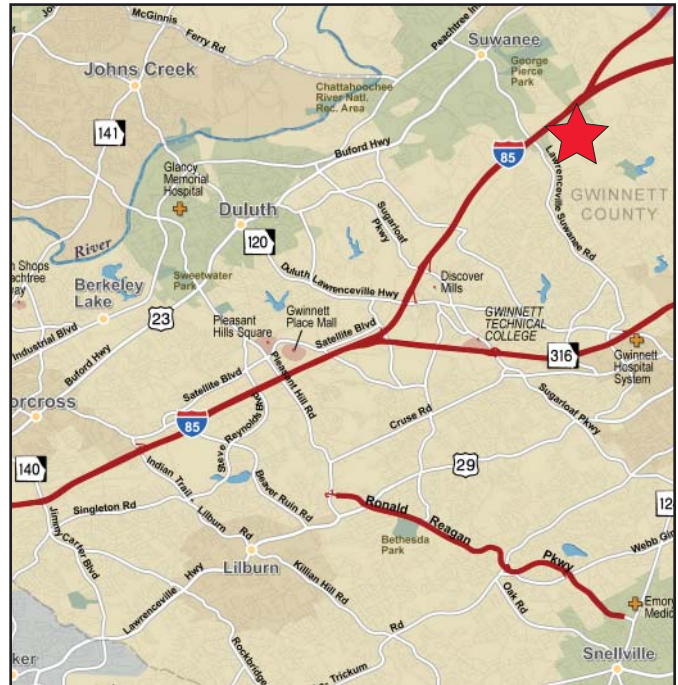

Northbrook Summit 510 OLD PEACHTREE RD.

Lawrenceville, GA 30043

6,000 SF FOR LEASE OR SALE - NORTHEAST

PROPERTY STATISTICS:

Property Name:	Northbrook Summit
Property Address:	510 Old Peachtree Road
Available Square Feet:	6,000 SF - One Story Office Bldg.
Acres:	1.2 Acres
Ceiling Height:	14'
Sprinkler:	Class IV
Parking:	21 auto spaces
Construction:	Brick / Glass

LOCATION MAP:

FOR MORE INFORMATION, PLEASE CONTACT:

PRICE WEAVER:
404.877.9266 (direct)
price.weaver@colliers.com

MIKE SPEARS, SIOR:
404.877.9231 (direct)
mike.spears@colliers.com

COLLIERS
SPECTRUM CAUBLE