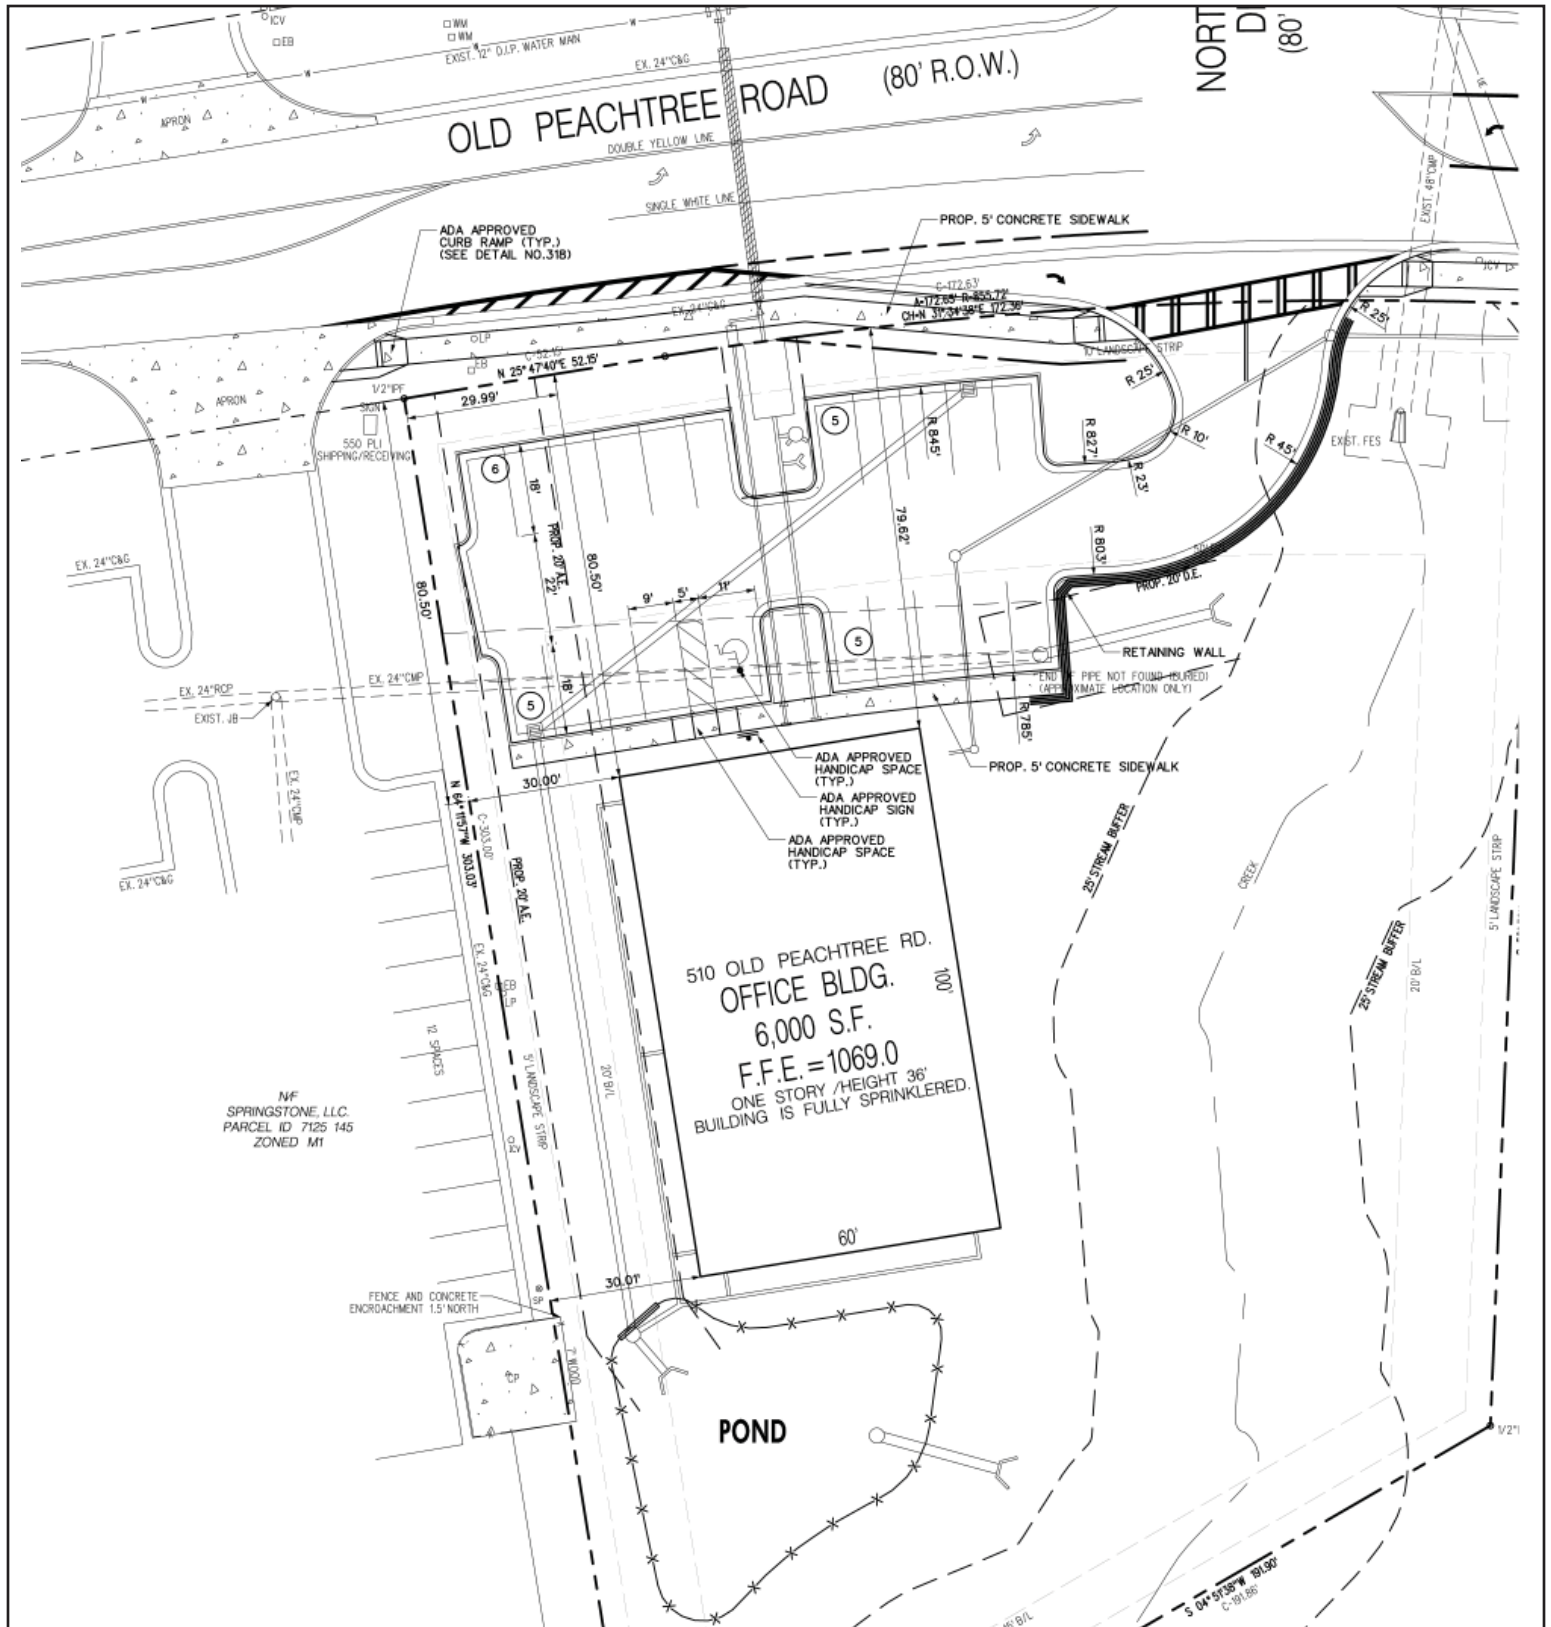

6,000 SF FOR LEASE OR SALE

Northbrook Summit
510 Old Peachtree Road

COLLIERS
SPECTRUM CAUBLE

COLLIERS SPECTRUM CAUBLE

Two Midtown Plaza, Suite 1100 / 1349 West Peachtree Street, NE / Atlanta, GA 30309-2956 / 404.888.9000 (phone) / 404.870.2845 (fax) / www.collierspectrumcauble.com

~ COLLIERS INTERNATIONAL IS A WORLDWIDE AFFILIATION OF INDEPENDENTLY OWNED AND OPERATED COMPANIES ~