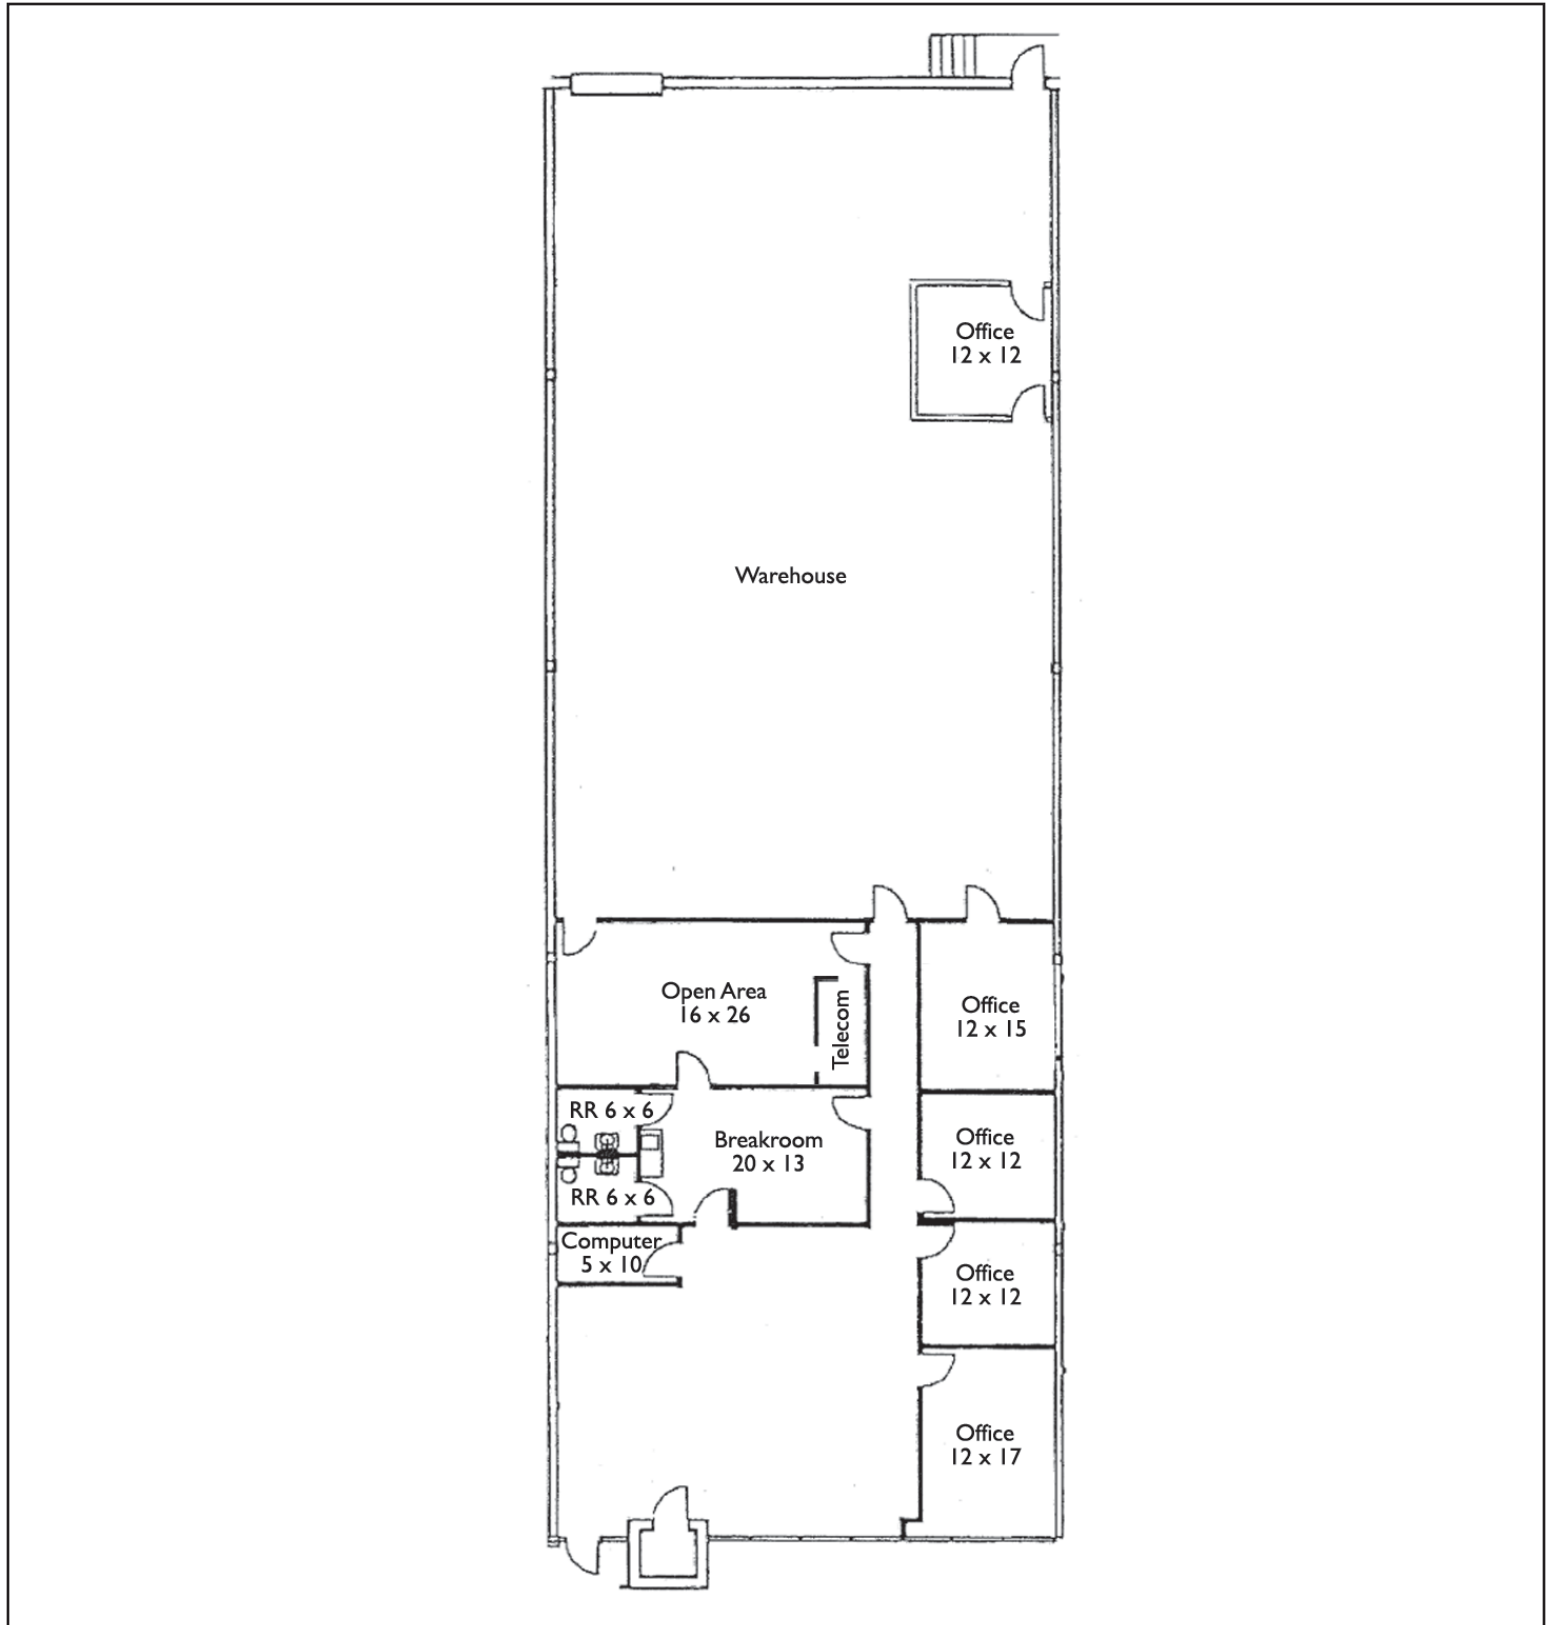

6,125 SF FOR LEASE

3125 Presidential Drive
Atlanta, GA 30340

COLLIERS
SPECTRUM CAUBLE

COLLIERS SPECTRUM CAUBLE

Two Midtown Plaza, Suite 1100 / 1349 West Peachtree Street, NE / Atlanta, GA 30309-2956 / 404.888.9000 (phone) / 404.870.2845 (fax) / www.collierspectrumcauble.com

~ COLLIERS INTERNATIONAL IS A WORLDWIDE AFFILIATION OF INDEPENDENTLY OWNED AND OPERATED COMPANIES ~