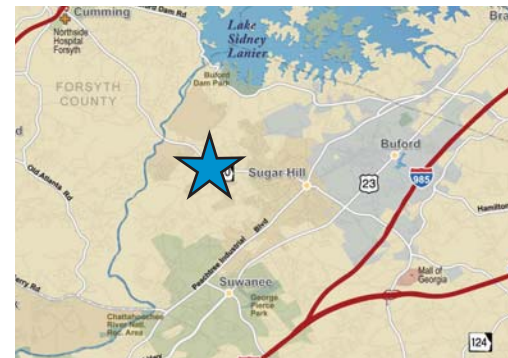

FOR LEASE > RETAIL STRIP CENTER > GWINNETT COUNTY

Shoppes at Bellagio

5700 CUMMING HIGHWAY (GA HIGHWAY 20), SUGAR HILL, GA 30518

Overview

Shoppes at Bellagio is an attractive 16,925 ± SF strip center located in Gwinnett County.

Available Spaces

- > Shop & Restaurant spaces ranging from 1,633 - 3,266± SF

Location

Well positioned on GA Highway 20, just south of the Suwanee Dam Road intersection, the center is surrounded by dense residential development and upscale golfing communities, including Bear's Best and Sugar Hill golf courses.

Traffic Counts

- > 22,460 VPD south of Cumming Highway on Peachtree Industrial
- > 23,100 VPD west of Peachtree Industrial on Cumming Highway NE
- > 19,780 VPD east of Suwanee Dam Road on Cumming Highway NE
- > 15,020 VPD north of Cumming Highway on Peachtree Industrial

3 SUGAR HILL PLAZA

SUGAR HILL WIRELESS

4 SHOPPES AT TRAMMEL

5 CRUSE MARKETPLACE