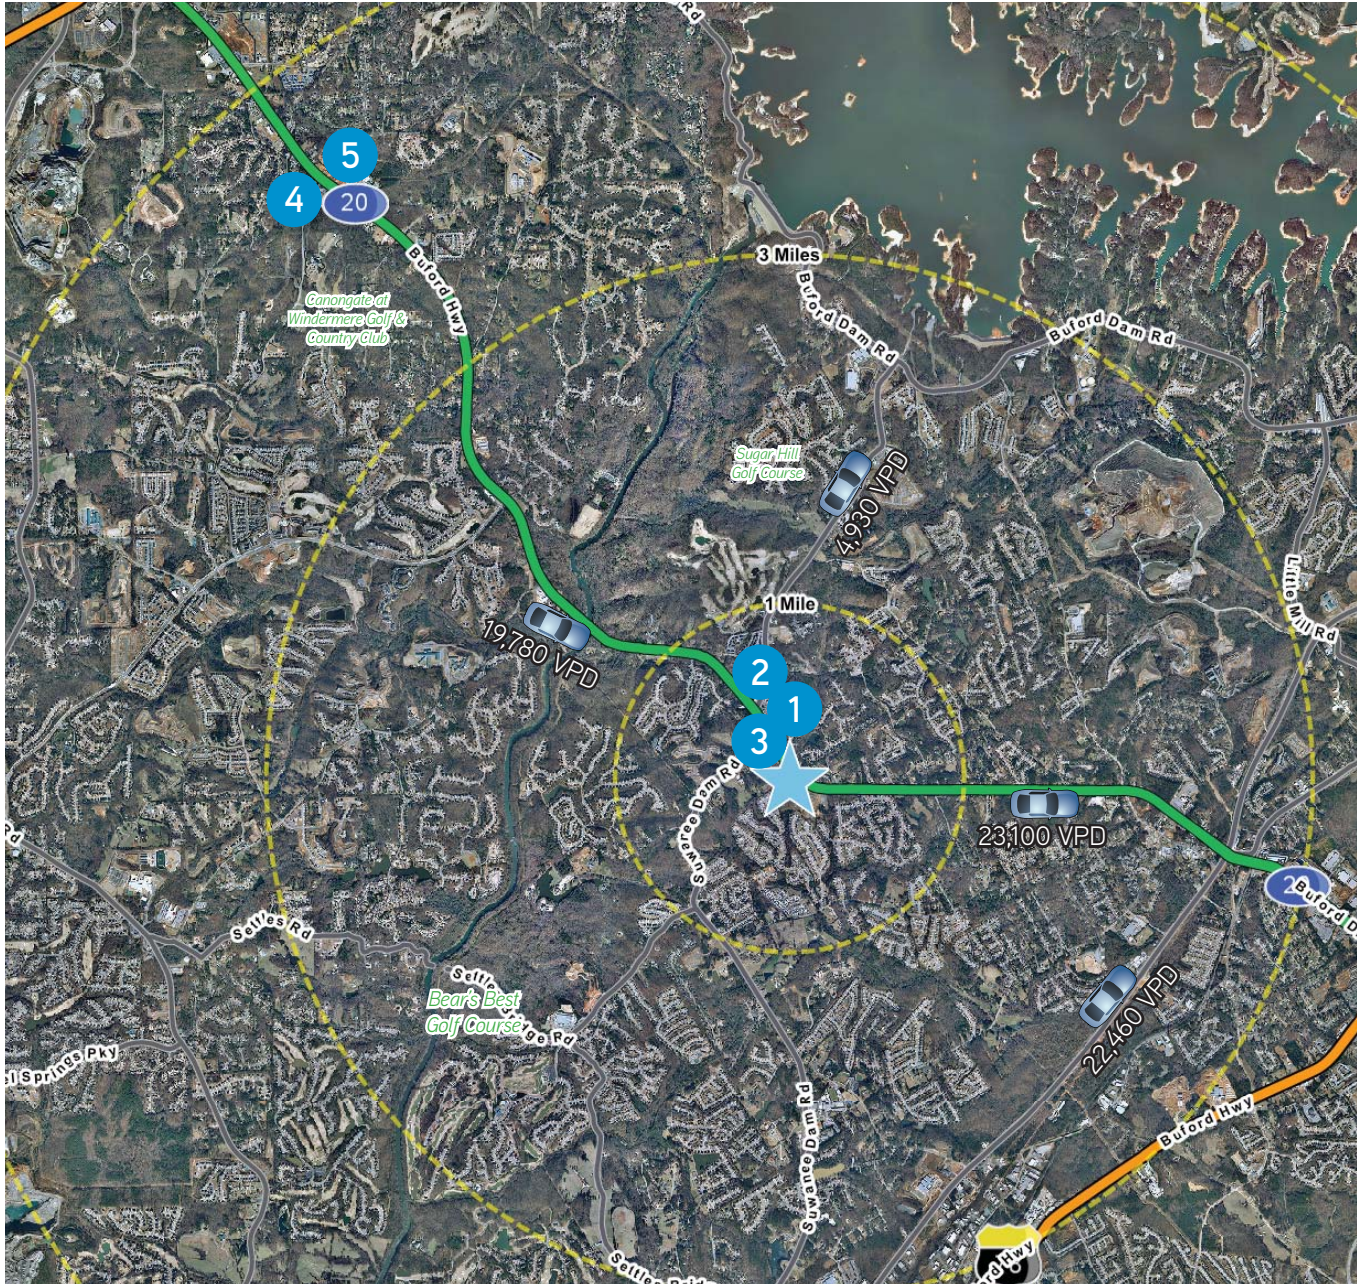

★ **THE SHOPPES AT BELLAGIO**
ALL STAR PERFORMING ARTS ACADEMY

1 SUGAR HILL CORNER

Great Clips

2 MARKETPLACE AT SUGAR HILL

3 SUGAR HILL PLAZA

SUGAR HILL WIRELESS

4 SHOPPES AT TRAMMEL

5 CRUSE MARKETPLACE